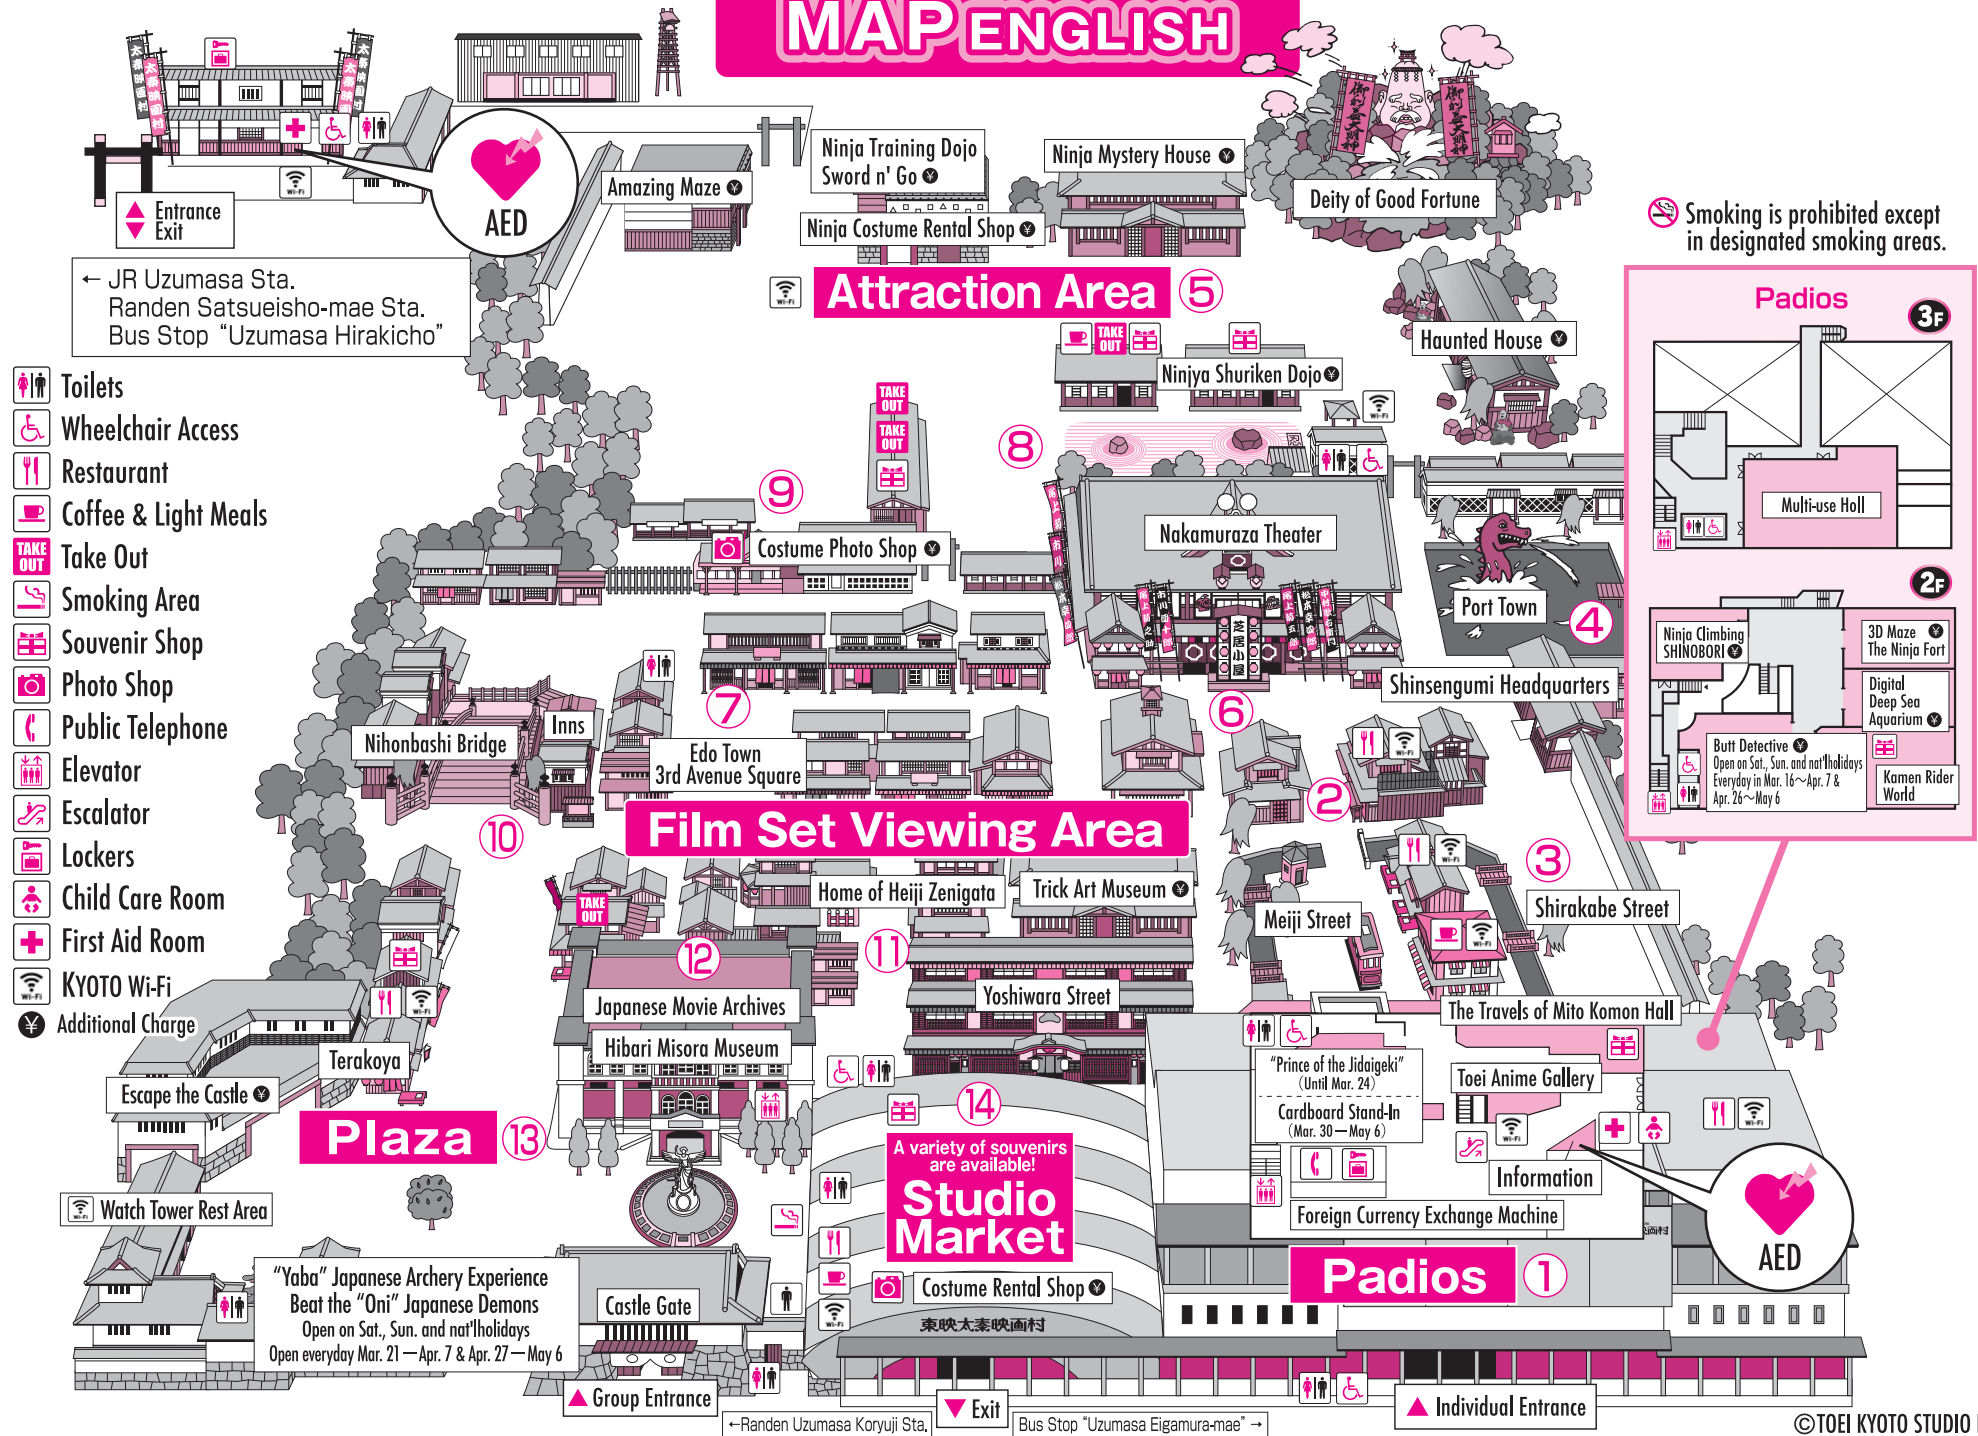

TOEI KYOTO STUDIO PARK MAP ENGLISH

- Toilets
- Wheelchair Access
- Restaurant
- Coffee & Light Meals
- Take Out
- Smoking Area
- Souvenir Shop
- Photo Shop
- Public Telephone
- Elevator
- Escalator
- Lockers
- Child Care Room
- First Aid Room
- KYOTO Wi-Fi
- Additional Charge

Smoking is prohibited except in designated smoking areas.

A variety of souvenirs are available!
Studio Market