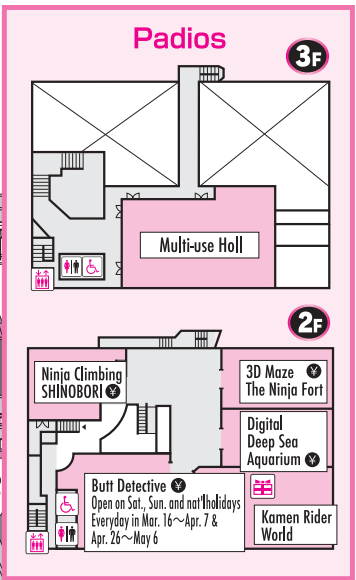

A variety of souvenirs are available!
Studio Market